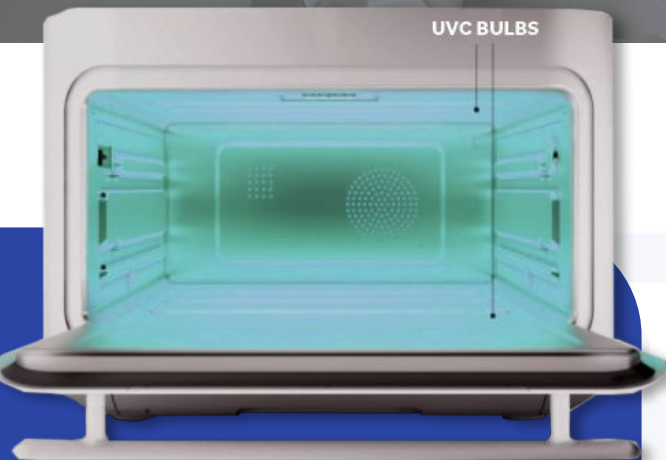

# REUSE N95 MASKS

The N9500 disinfects 4 masks using 254 nm UVC light

## DIMENSIONS

- H: 11 inches
- W: 17 inches
- D: 17 inches
- 35 lbs

## SPECS

- Fits on breakroom countertop
- Standard 120V wall outlet
- ProSafe™ door system
- Hanging rack and tray
- 4 UVC lamps